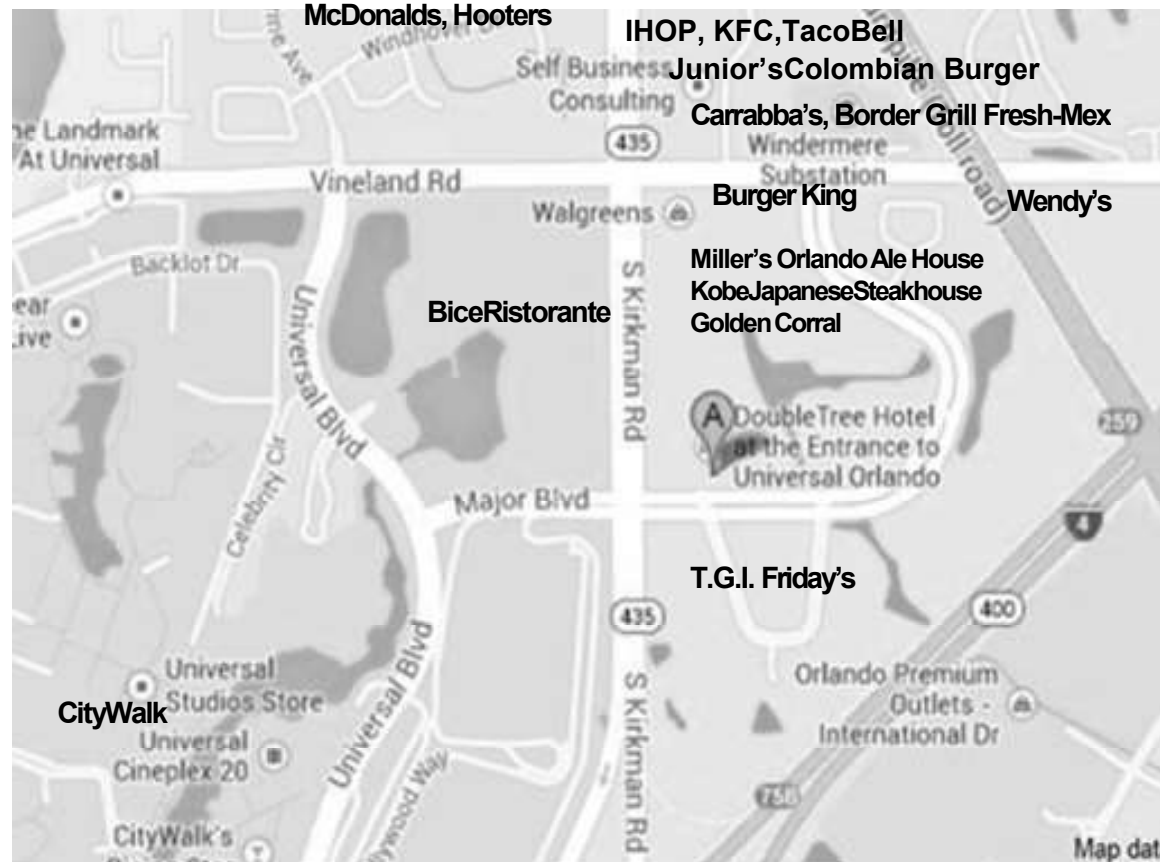

DINING OPTIONS at DoubleTree by Hilton and nearby Restaurant

RESTAURANTS WITHIN WALKING DISTANCE

CityWalk at Universal Studios

Directly across the street are 40+ eateries and bars
15-20 minute walk

Miller's Orlando Ale House

5573 Kirkman Road | 407-248-0000
2 minute walk

KobeJapanese Steakhouse & Sushi Bar

5605 South Kirkman Road | 407-248-1978
2 minute walk

Golden Corral

5535 South Kirkman Road | 407-447-1055
2 minute walk

T.G.I. Friday's

5933 Caravan Court | 407-903-0338
5 minute walk

Carrabba's Italian Restaurants

5701 Vineland Road | 407-355-7277
5 minute walk

Hooters

5300 South Kirkman Road | 407-354-5350
10 minute walk

Border Grill Fresh-Mex

5695 Vineland Road | 407-352-0101
5 minute walk

FAST FOOD OPTIONS

Burger King, Wendy's, McDonald's, Junior's Colombian Burger

DOUBLETREE
BY HILTON™
AT THE ENTRANCE TO
UNIVERSAL ORLANDO

Sunshine Cafe | American Grill